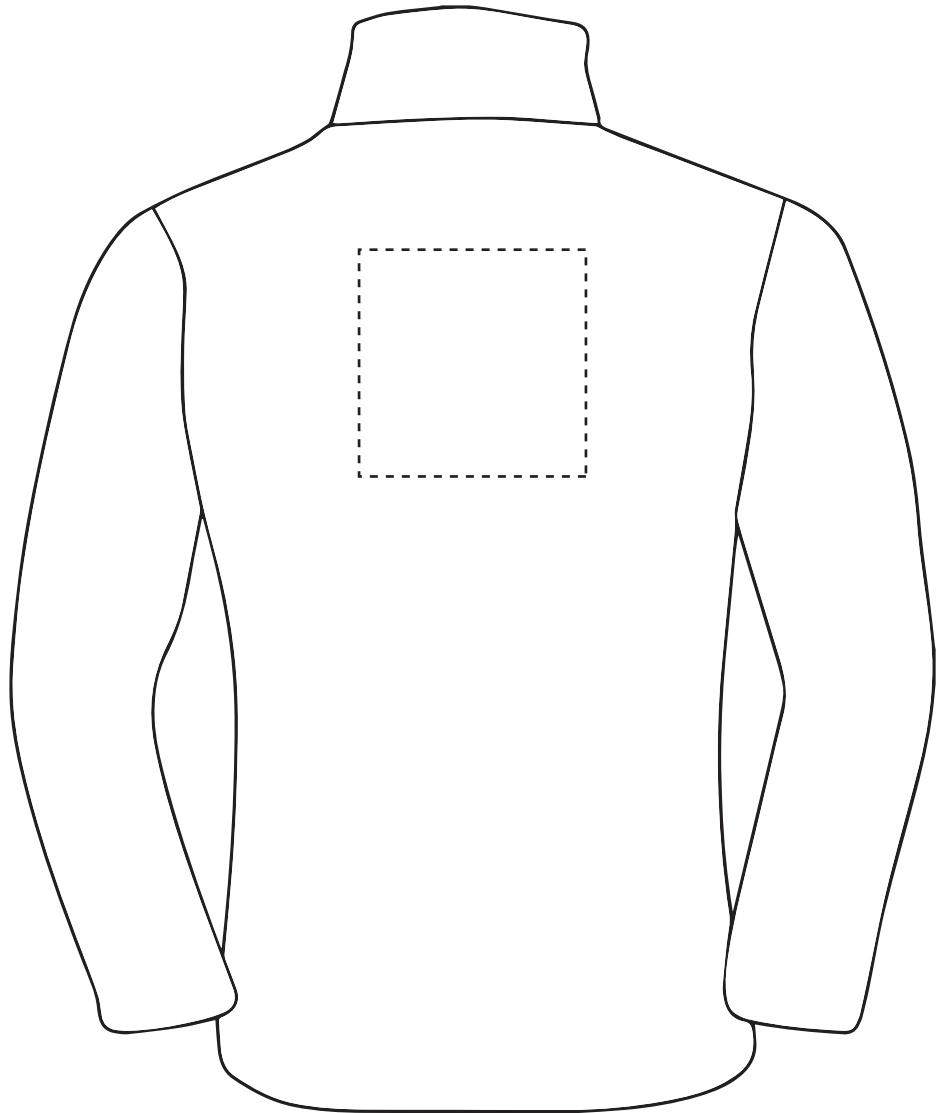

Your Ref:

Quantity:

Product Code: JF0014

Our Ref:

Version: 1

Product Colour: White

**PRINTING CONCERNS: PRINT MAY DISCOLOUR****PRODUCT INFO: DUE TO THE NATURE OF THE PRODUCT THE PRINT POSITION MAY VARY BY 2 - 3 MM****Madeira Thread Colours**

- Colour 1
- Colour 1
- Colour 1
- Colour 1

The dashed line is to demonstrate print area and will not appear on your printed item

ARTWORK SCALE 20%

Product Image for visualisation  
- colours may vary

To proceed, please approve visual via the online system.

This item is available in the following colours:

Black

Navy

New Royal

Seal Grey

ARTWORK SCALE 100%

Max print area: 150mm x 150mm